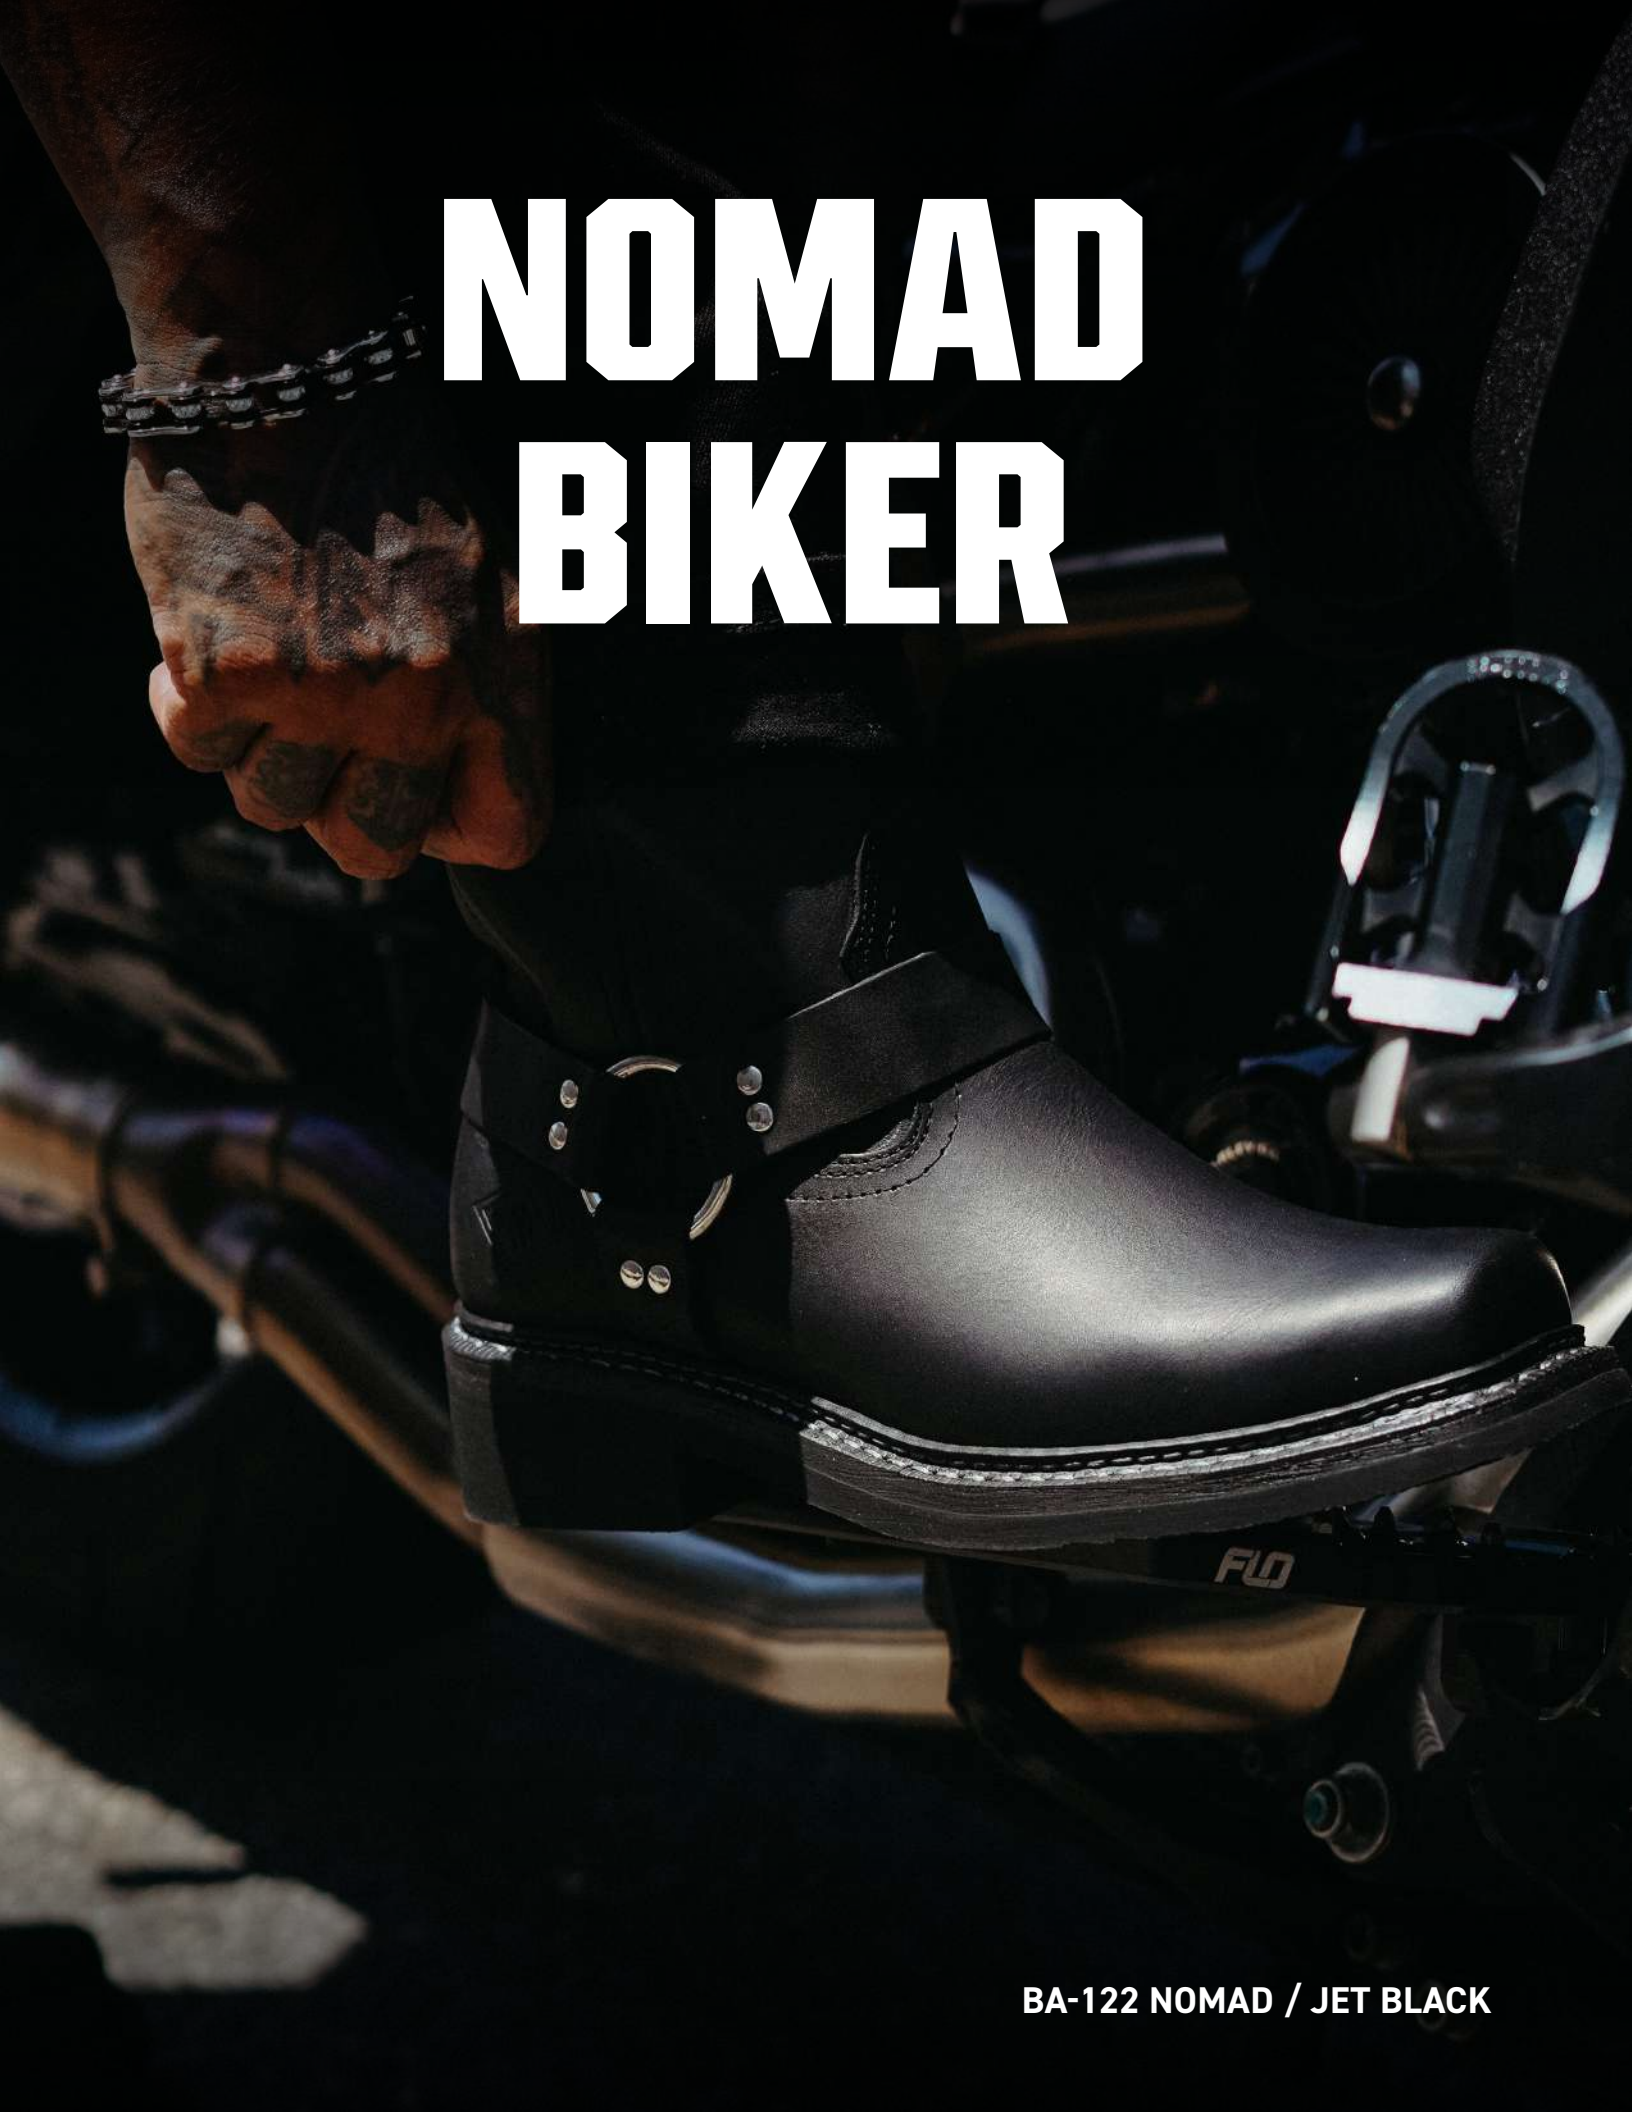

NOMAD BIKER

BA-122 NOMAD / JET BLACK